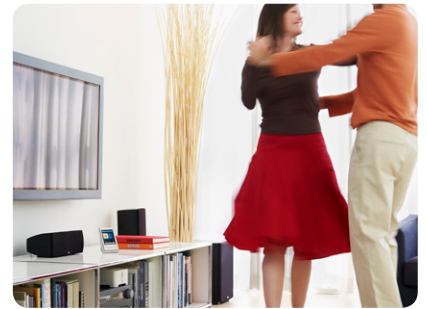

Instant access to endless music

With the touch of a finger you can find and play songs from your personal music library stored on your computer, plus thousands of free Internet radio stations. Sonos also works seamlessly with the most popular music services so you can stream millions of songs and stations from the Internet to the rooms of your choice.

100% dedicated to multi-room music control

The Sonos Controller is focused on one thing and one thing only — controlling your Sonos system. Dedicated Mute, Volume and Zones buttons are shortcuts to the things you do most. The Controller responds instantly — simply pick it up or touch the screen. And the high-capacity battery lasts an incredibly long time so you won't have to recharge in the middle of a party.

New features and music services with automatic updates

With free automatic software updates you'll always have the newest features and music services to enjoy. Which means your system will keep getting better even after you buy.

Sonos Charging Cradle 200 included

The Sonos Charging Cradle keeps the Sonos Controller all charged up and easy to find. Plus, when the Controller is sitting in its Cradle it works like a charm. In fact, it's so useful we included it with every Sonos Controller, complete with an AC Adapter for power.

TECHNICAL SPECIFICATIONS

Screen

3.5 inch (diagonal) colour LCD with adjustable LED backlighting; 640 x 480 pixels (full VGA resolution)

Touch screen

Capacitive touch screen technology with rugged, scratch-resistant glass face

Buttons

3 buttons with adjustable backlight: Mute, Volume (+/-), and Zones; Backlighting automatically activated via light sensor

Battery

High density rechargeable 1850mAh Li-ION Polymer battery; User-replaceable through battery door

Wireless connectivity

SonosNet, a secure AES encrypted, peer-to-peer wireless mesh network

Dimensions/Weight

Controller: 2.9 x 4.5 x 0.7 in (72.9 x 115.5 x 17 mm) / 6.7 oz (190 g)
Cradle: 3.2 x 3.0 x 2.4 in (80.8 x 75.1 x 60.3 mm) / 6.0 oz. (170 g)

*Internet connection required for access to Internet radio stations, online music services and software updates (DSL, cable modem or LAN-based high-speed Internet connection required.) Internet functionality may require payment of separate fee to a service provider; local and/or long distance telephone charges may apply.

Note: All specifications subject to change without notice.

© 2004-2009 by Sonos Inc.

All rights reserved. Sonos is a registered trademark of Sonos, Inc. in the United States, Canada, United Kingdom and Australia, and a trademark of Sonos, Inc. in other countries. SonosNet, ZoneBridge, ZonePlayer and all Sonos logos are trademarks of Sonos Inc. in the United States and other countries. iPod is a trademark of Apple Inc., registered in the U.S. and other countries. iPhone is a trademark of Apple Inc. All other products and services may be trademarks or servicemarks of their respective owners.

All the music you want. All over your house.

www.sonos.com